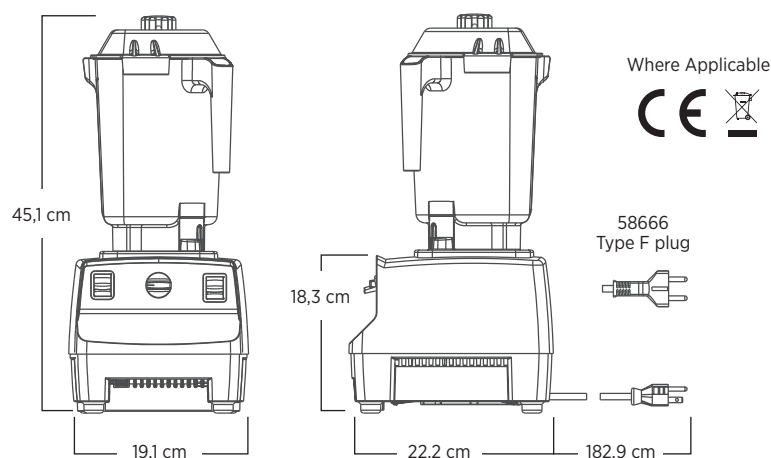

10199 • 58666

Includes Drink Machine Advance with 0,9 L high-impact, clear/stackable Advance container, complete with Advance blade assembly and lid, and black base.

For more complete warranty terms and conditions, please contact your authorised Vitamix distributor.

Product Specifications

Item Number	10199	58666 Type F Schuko plug
Motor	≈2.3 peak output horsepower motor	
Electrical	220-240 V, 50/60 Hz, 1000-1200 W	220 V, 50/60 Hz, 1000-1200 W
Net Weight	5,23 kg, (6,14 kg with box)	
Dimensions	45,1 x 19,1 x 22,2 cm (HxWxD)	

Also Available

10108	Drink Machine Advance with silver base, 1,4 L BPA-free, clear/stackable Standard container complete with Ice blade assembly and lid. Includes 6 pre-loaded programs
10198	Drink Machine Advance with black base, .9 L BPA-Free, clear/stackable Advance container complete with Advance blade assembly and lid. Includes 6 pre-loaded programs
10141	Drink Machine Advance with black base, 1,4 L BPA-free, clear/stackable Standard container complete with Ice blade assembly and lid. Includes 6 pre-loaded programs
58667	0,9 L clear BPA-free, Advance container complete with Advance blade assembly and lid
58807	1,4 L BPA-free, clear/stackable container complete with Ice blade assembly and lid

Contact Information

+1.440.782.2450

international@vitamix.com

vitamix.com

For more information, please contact an authorised Vitamix distributor, or Vitamix international customer service.