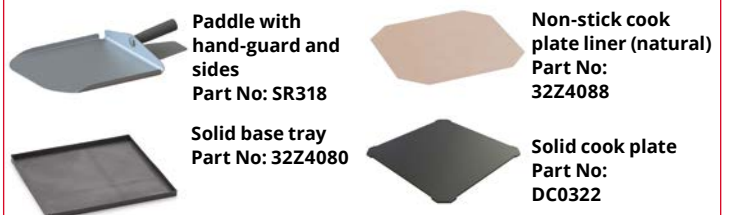

Accessories

To get you started, every order includes the following dishwasher-compatible items:

The true versatility of the Merrychef eikon® e1s is realised through our unique Signature range of accessories that are available; from egg moulds to soup bowls.

View the full range at merrychef.com/products/accessories

For further details on where to buy, how to service and for our flagship culinary support please visit www.merrychef.com

Customer satisfaction

Your satisfaction with our products is of paramount importance to us. With almost 70 years of experience you can be assured of a high quality, precision built appliance. The Merrychef eikon® e1s has a built-in self-diagnostic system with full warranty and service support for peace of mind.