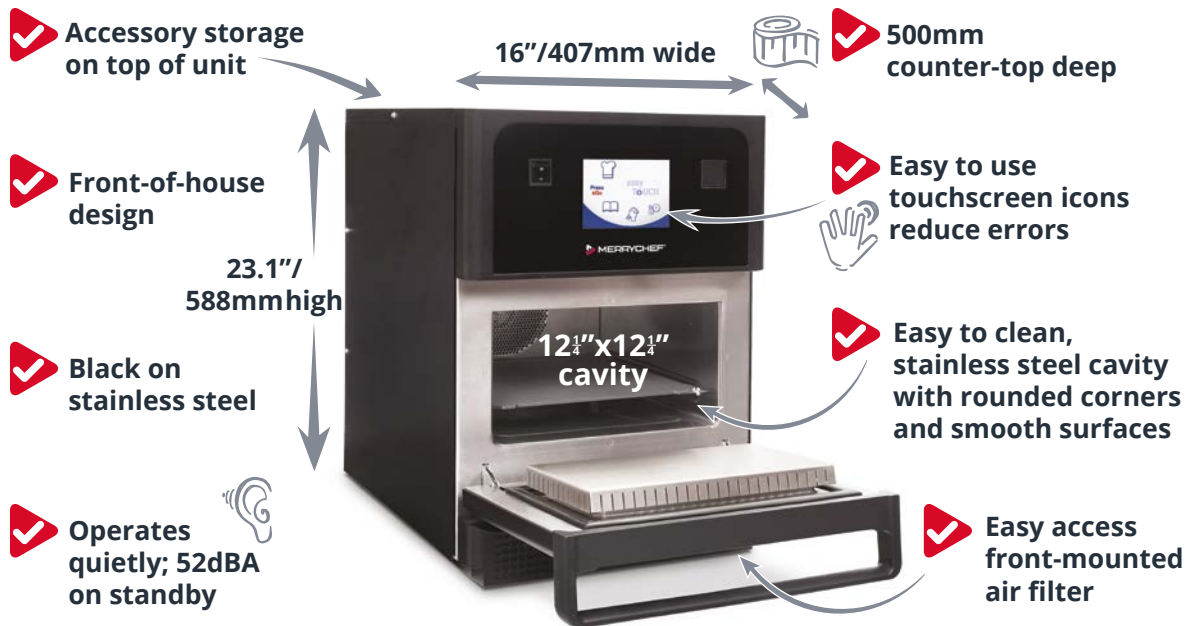

## Perfect for small spaces

A compact, stylish counter-top appliance designed to easily fit into small spaces and provide an invaluable resource for food providers. Superior functionality with ventless as standard, means that no extraction hood is needed. This together with an innovative cooling system keeping all exterior walls cool-to-touch, makes it perfect for small spaces, tight corners and for sitting directly alongside other appliances like coffee machines.

### Precision Technology

The finely tuned combination of three heating technologies: convection (2200W), tuned impingement and microwave (800W) makes the heat level consistent ensuring even, high quality, repeatable results 10x faster than a conventional oven.